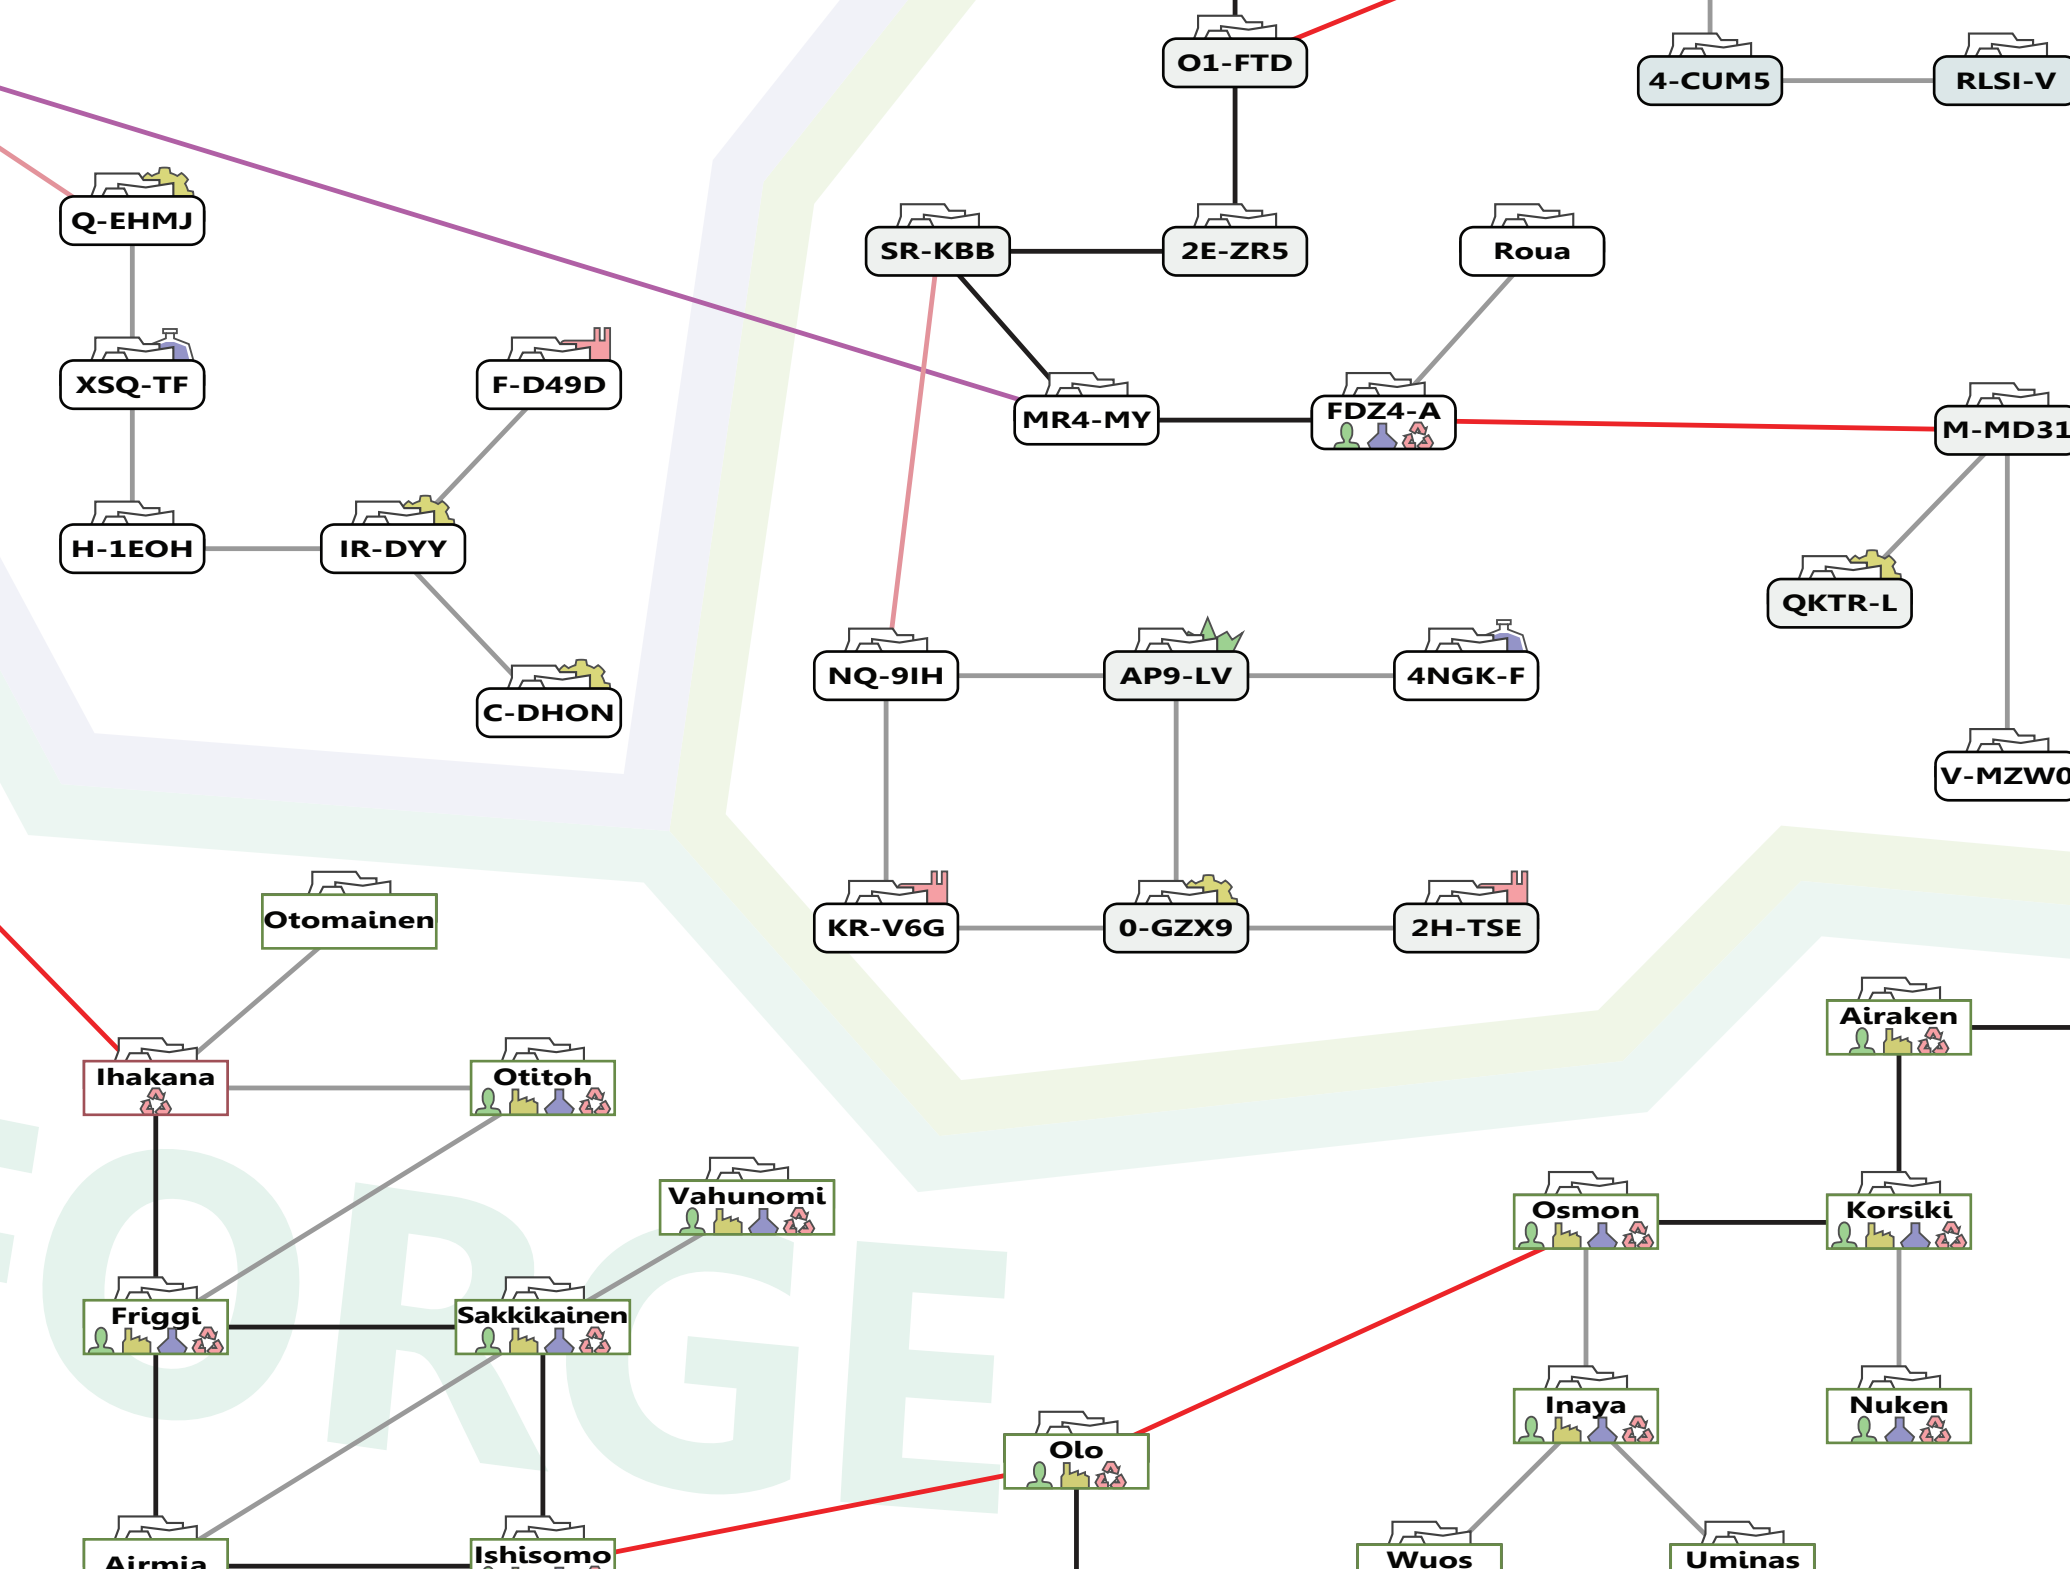

XX-XXX	0.00 - 0.25	2 forsaken hubs, 2 havens
XX-XXX	0.25 - 0.45	3 forsaken hubs, 5 havens, 1 sanctum
XX-XXX	0.45 - 0.65	4 forsaken hubs, 7 havens, 2 sanctums
XX-XXX	0.65 - 0.85	5 forsaken hubs, 9 havens, 3 sanctums
XX-XXX	0.85 - 1.00	5 forsaken hubs, 10 havens, 5 sanctums

XX-XXX	XX-XXX	XX-XXX	XX-XXX
M citadel in system	L citadel in system	XL citadel in system	M + L citadels in system

Inaro	empire system	administrative outpost
system gate (artery)	manufacturing outpost	refinery outpost
system gate (ambagious)	research outpost	cloning service
constellation gate (artery)	manufacturing service	refining service
const. gate (ambagious)	research service	
region gate		

FADE

PURE
BLIND

Mantenault

Saranen

6RCQ-V
Cloud Ring

K-IYNW
Cloud Ring