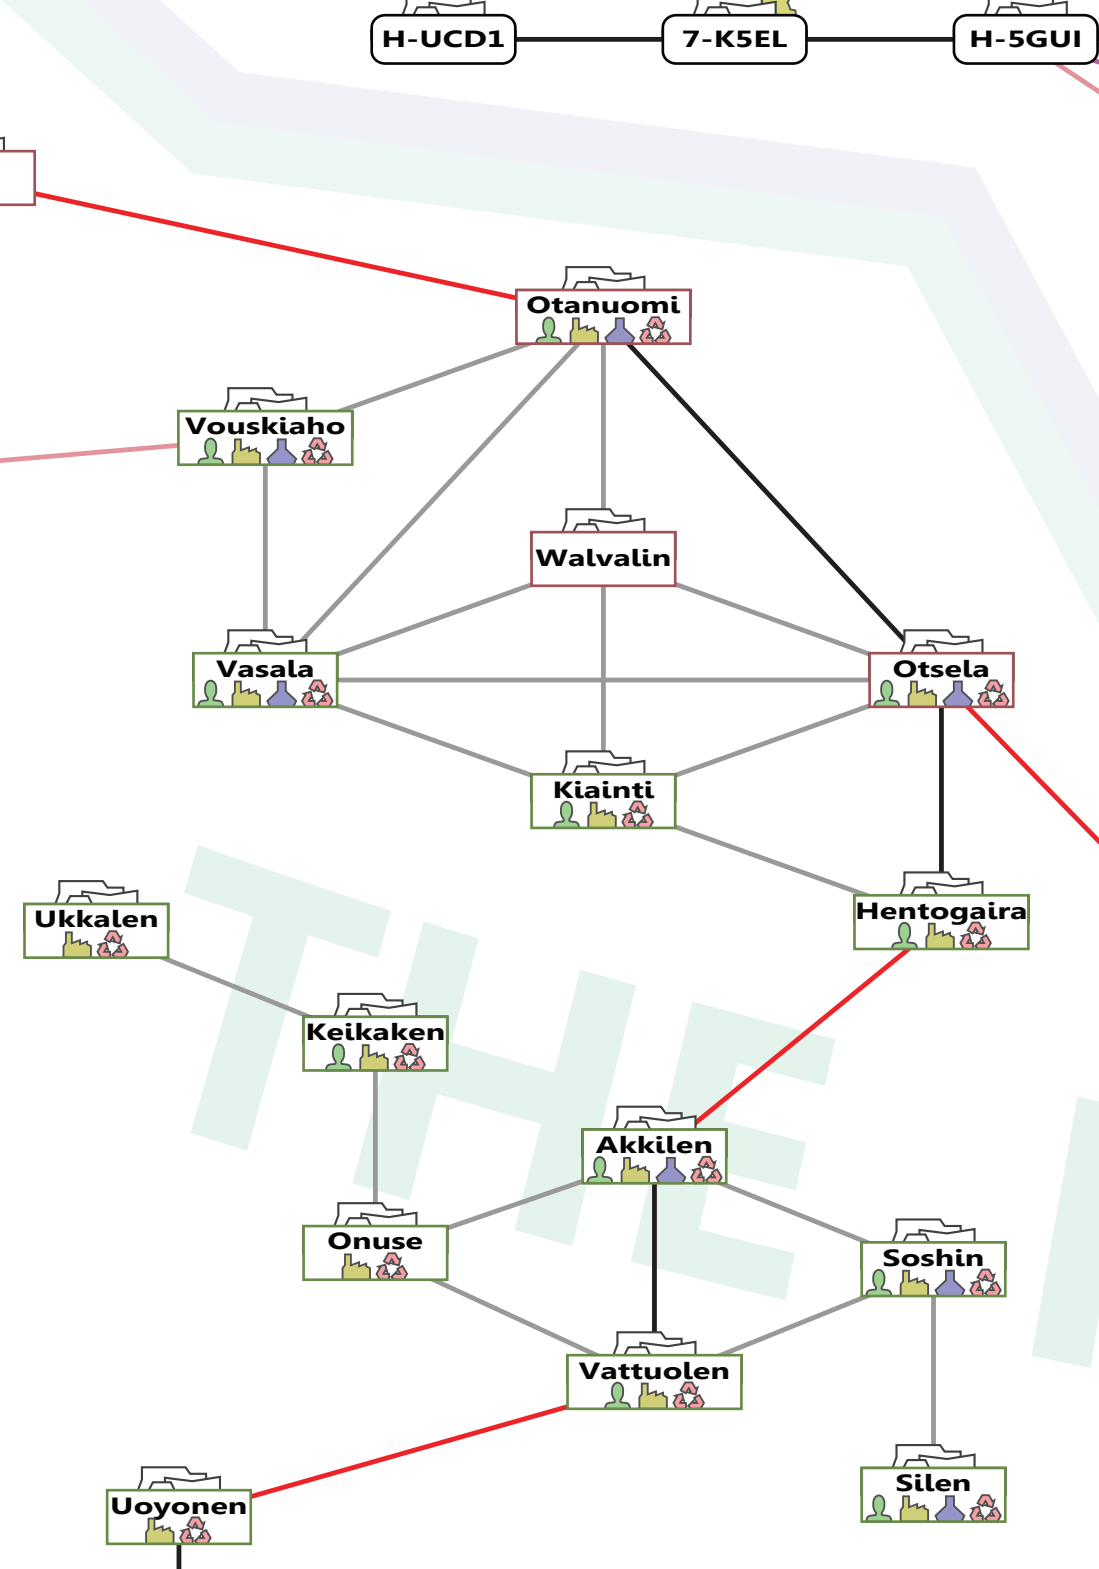

XX-XXX	0.00 - 0.25	2 forsaken hubs, 2 havens
XX-XXX	0.25 - 0.45	3 forsaken hubs, 5 havens, 1 sanctum
XX-XXX	0.45 - 0.65	4 forsaken hubs, 7 havens, 2 sanctums
XX-XXX	0.65 - 0.85	5 forsaken hubs, 9 havens, 3 sanctums
XX-XXX	0.85 - 1.00	5 forsaken hubs, 10 havens, 5 sanctums

XX-XXX	XX-XXX	XX-XXX	XX-XXX
M citadel in system	L citadel in system	XL citadel in system	M + L citadels in system

Inaro	empire system	administrative outpost
system gate (artery)	manufacturing outpost	refinery outpost
system gate (ambagious)	research outpost	cloning service
constellation gate (artery)	manufacturing service	refining service
const. gate (ambagious)	research service	
region gate		

FADE

PURE
BLIND

Mantenault

Saranen

6RCQ-V
Cloud Ring

K-IYNW
Cloud Ring