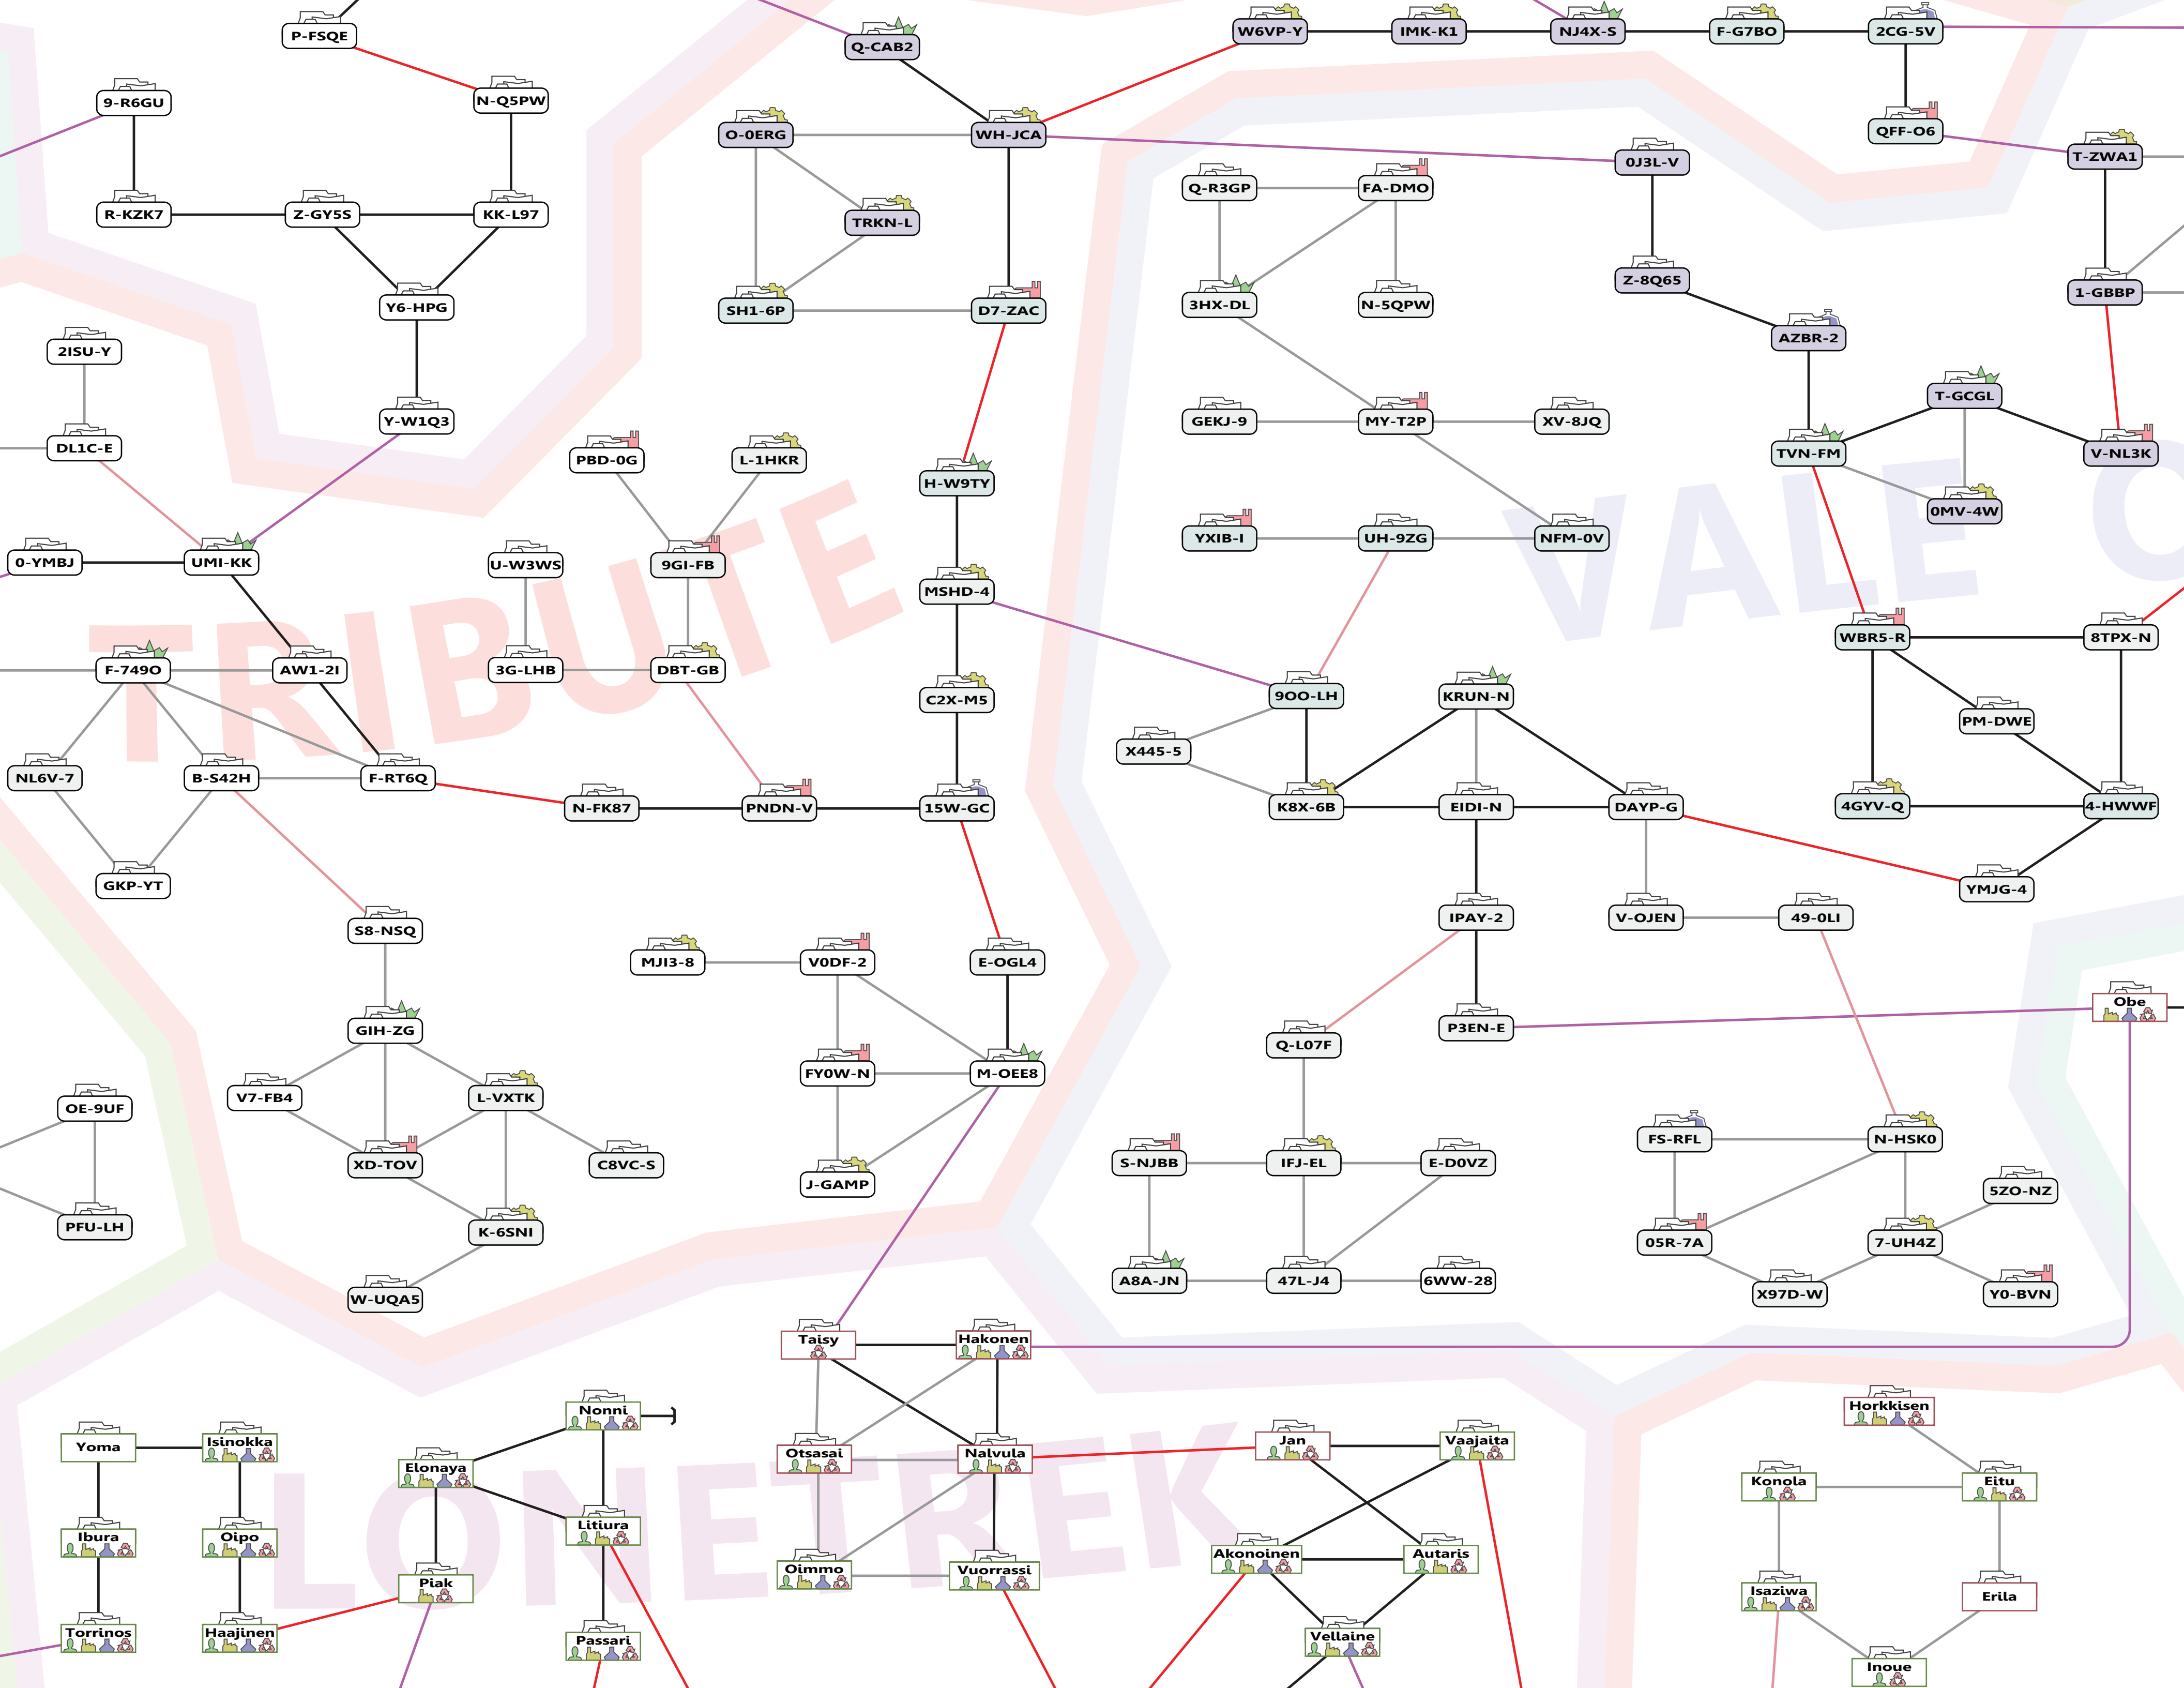

XX-XXX	0.00 - 0.25	2 forsaken hubs, 2 havens
XX-XXX	0.25 - 0.45	3 forsaken hubs, 5 havens, 1 sanctum
XX-XXX	0.45 - 0.65	4 forsaken hubs, 7 havens, 2 sanctums
XX-XXX	0.65 - 0.85	5 forsaken hubs, 9 havens, 3 sanctums
XX-XXX	0.85 - 1.00	5 forsaken hubs, 10 havens, 5 sanctums

XX-XXX	XX-XXX	XX-XXX	XX-XXX
M citadel in system	L citadel in system	XL citadel in system	M + L citadels in system

Inaro	empire system	administrative outpost
system gate (artery)	manufacturing outpost	refinery outpost
system gate (ambagious)	research outpost	cloning service
constellation gate (artery)	manufacturing service	refining service
const. gate (ambagious)	research service	
region gate		

FADE

PURE
BLIND

Mantenault

Saranen

6RCQ-V
Cloud Ring

K-IYNW
Cloud Ring